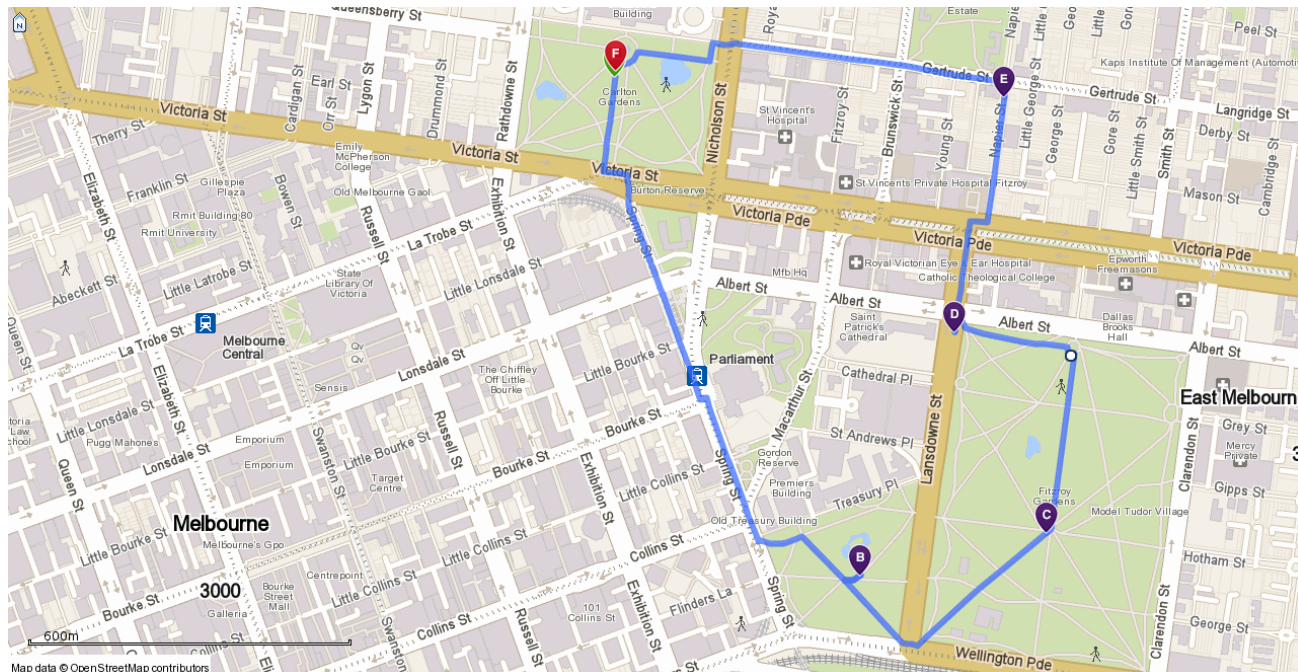

Directions from Unnamed, Carlton, VIC to Unnamed, Carlton, VIC

Distance: 3.6 km Duration: 43 min

A Unnamed, Carlton, VIC

Continue on **Unnamed Road** - proceed South toward **Victoria St, Carlton**
177 m

Turn left onto **Victoria St, Carlton**
81 m

Continue along **Spring St, Carlton**
407 m

Turn left onto **Bourke St, Melbourne**
12 m

Turn right onto **Spring St, East Melbourne**
284 m

Turn left onto **UNNAMED road** after **Treasury Pl, East Melbourne**
228 m

Arrive at [Unnamed Road, East Melbourne](#)

Sub total 1.2 km 14 min

Via East Melbourne, VIC

220 m

Continue on [Unnamed Road](#) - proceed Southwest

319 m

Turn left onto [UNNAMED road](#) after Lansdowne St, East Melbourne

Arrive at [Unnamed Road, East Melbourne](#)

Sub total 539 m 6 min

Via Unnamed, East Melbourne, VIC

344 m

Continue on [Unnamed Road](#) - proceed Northeast

235
m

Continue on [Unnamed Road](#) - proceed Northwest toward [Lansdowne St, East Melbourne](#)