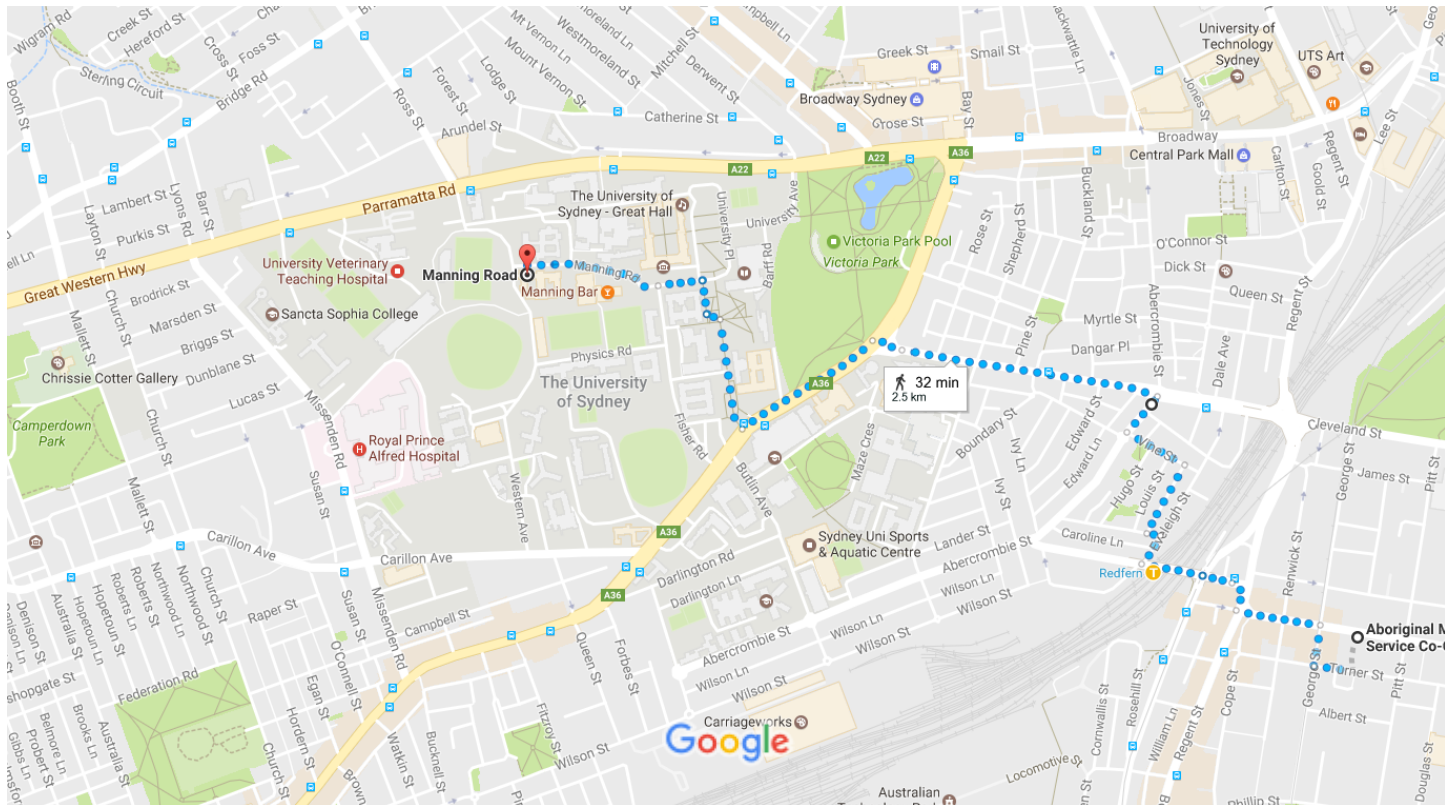

Aboriginal Medical Service Co-Operative Ltd to Manning Rd, Camperdown NSW 2050

Walk 2.5 km, 32 min

Map data ©2017 Google 200 m

via Cleveland St

32 min

2.5 km